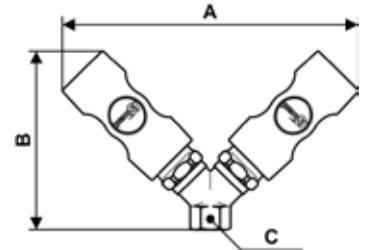

PREVOS1 SAFETY QUICK COUPLINGS - ISI 08

Parallel female thread twin coupler

Profile : ISO 6150B

Min / Max operating pressure 2 / 12 bar	Flow rate at 6 bar 2028 l/min	ID passage 8 mm	Min. / Max temperature -15 / 70 °C
---	---	---------------------------	--

Part number	Female thread	Dim. A (mm)	Dim. B (mm)	Dim. C (mm)
ISI 088102	G3/8	160	98	20
ISI 088103	G1/2	167	103	25
ISI 088104	G3/4	180	124	25